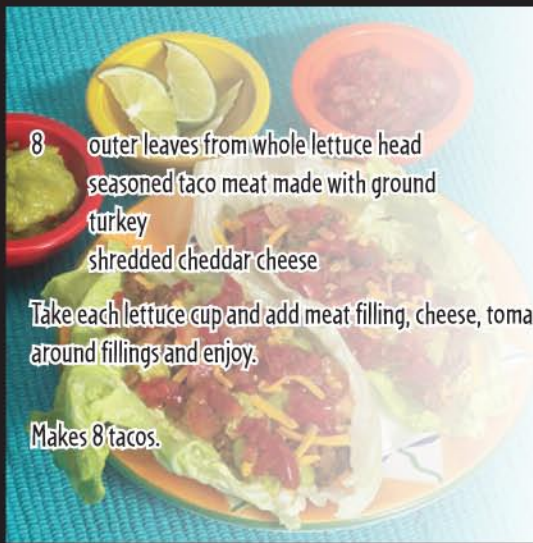

Have your parent cut out the recipe on the dotted line.

Loco Tacos

- 8 outer leaves from whole lettuce head
- seasoned taco meat made with ground turkey
- shredded cheddar cheese

- chopped tomato
- salsa
- guacamole

Take each lettuce cup and add meat filling, cheese, tomato, salsa and guacamole. Wrap lettuce around fillings and enjoy.

Makes 8 tacos.

CONNECT THE DOTS

Mickey is helping Minnie find peaches. Where do peaches grow?
Connect the dots to find the answer.